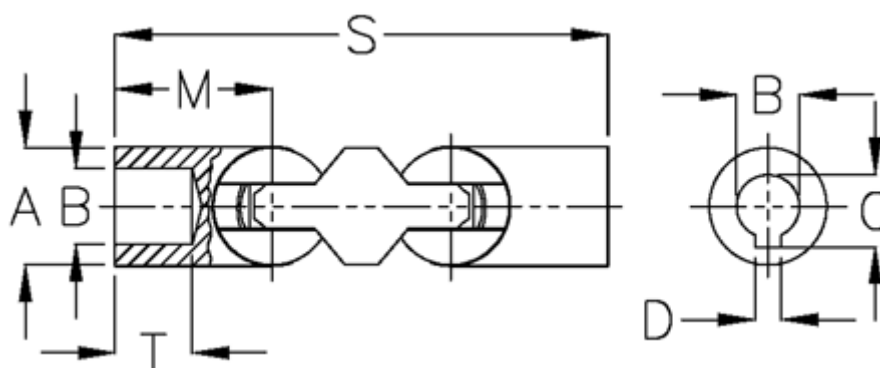

Article number: 07897303

Description: Ball joint, double 0.897.303
0.897.303

Measures

A	= 110
B H7	= 75
C	= 79.9
D	= 20
M	= 160.0
s	= 444
T	= 85